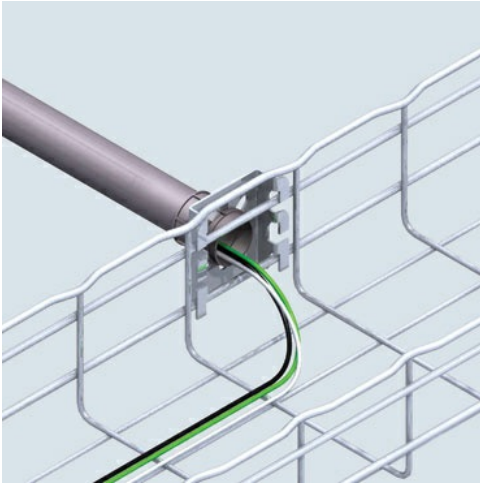

Cablofil
3/4" CONDUIT ATTACHMENT - PREGALV (2D,,2W,,2L) [943176]
Part No. 943176

Cablofil Wiremesh Cable Tray concept based upon performance, safety and economy

Features & Benefits

three qualities which make Cablofil Wiremesh Cable Tray system preferred by installers. Cablofil adapts to the most complex configurations, and its structure gives maximum strength for minimum weight. The ease of creating fittings, carried out on site, as well as the wide range of unique and universal accessories gives complete freedom in routing combined with exceptionally fast installation.

Specifications

General Info

Product Line	Cablofil	Finish	Pre-Galvanized
UPC Number	800388018204	Country Of Origin	United States
Type	Accessories		

Dimensions

Product Width US	4.5 in	Product Weight US	0.2 lb
Product Volume US	0.01 cu ft	Product Depth US	4.0 in
Product Height US	1.0 in		