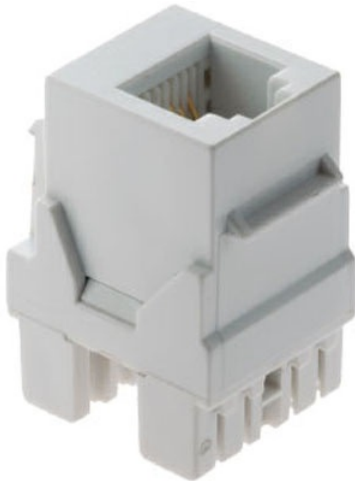

adorne Collection
adorne® RJ25 Phone Jack, Black
Part No. ACRJ25W1

Keystone insert to support up to three phone lines.

Features & Benefits

Pair with a 1-Port, 2-Port, or 4-Port adorne frame for use in an adorne Wall Plate

Easy "1-for-1" installation lets you simply upgrade your existing inserts in just minutes

Innovative snap-in system makes installation fast and simple

Other colors available

Complete the look with a stunning, screwless adorne® Wall Plate, not included. Available in a range of contemporary colors and finishes. Coordinate with other designer switches & outlets

Specifications

General Info

Product Line	Pass & Seymour	Replaced by Part Number	
Color	White	Country Of Origin	China
Application Sector	Residential/Commercial		

Technical Information

Connection Type	Snap in
-----------------	---------