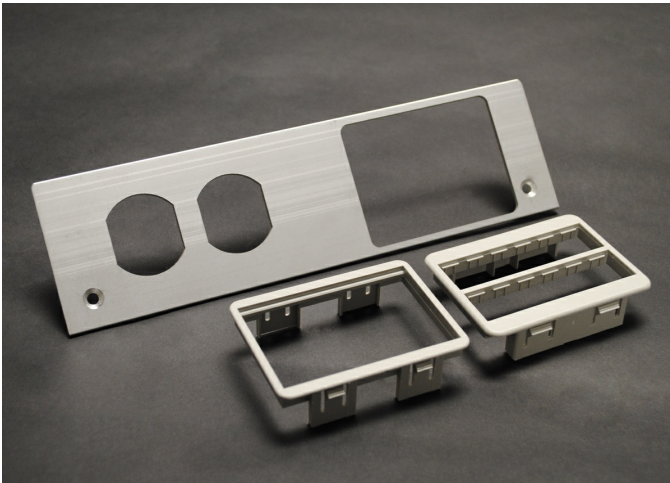

Wiremold
AL241S-HB Lab Bench Work Surface Portal Faceplate
Part No. AL241FPD-6A

Faceplate with Left Opening: Duplex. Right Opening: Ortronics or Wiremold Open System Communication 6A Module, adapters included.

Features & Benefits

Faceplate with Left Opening: Duplex. Right Opening: Ortronics or Wiremold Open System Communication 6A Module, adapters included.

Specifications

General Info

Product Line	Wiremold	UPC Number	786776178357
--------------	----------	------------	--------------