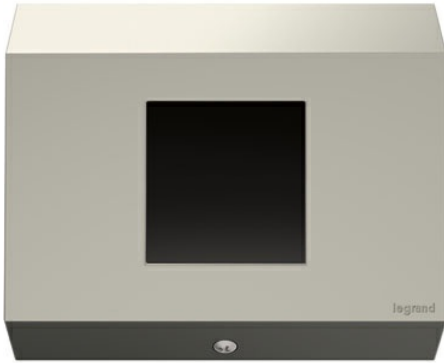

adorne Collection  
**Discontinued - adorne® 1-Gang Control Box (No Devices), Titanium**  
Part No. APCB4TM1

Add the lighting control or power access for your adorne Under-Cabinet solution by connecting to the existing in-wall wiring. Easily customize with adorne devices of your choosing, for clean counters and more functional space, all without interrupting your backsplash. 2-Gang Control Box also available.

## Features & Benefits

Perfect for eliminating clutter and creating a more functional kitchen counter space

Connects to existing in-wall wiring. Add adorne switch, outlet or dimmer devices to power your customized Under-Cabinet Lighting and Power System

Designed for professional, hard-wired installations

Keeps countertops free of the hazards and mess of wires

Single-pole operation is ideal for controlling a garbage disposal or adorne LED Linear Lights

Once installed, this item is designed to fit onto the adorne Modular Track