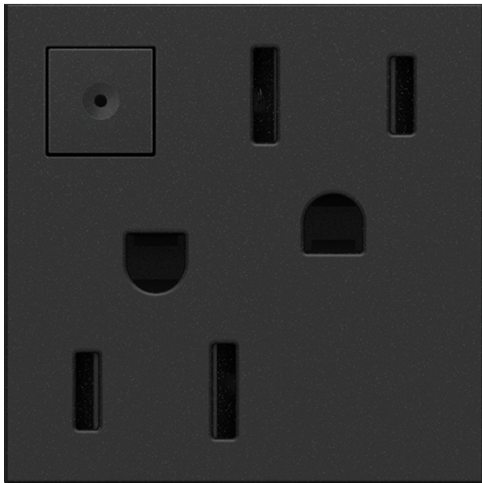

adorne Collection
adorne® 15A Energy-Saving On/Off Outlet, Graphite
Part No. ARPS152G4

Add stunning, modern style with this outlet from the adorne Collection, while conserving energy when it's not in use. It allows you to stop the flow of power whenever you don't need it, for easy energy management. Made exclusively for use with screwless Wall Plates from the adorne® Collection, sold separately.

Features & Benefits

GETTING STARTED: For complete installation, device must be paired with an adorne® screwless Wall Plate (not included). Available in a range of contemporary colors and stunning finishes.

Cut power to the outlet when not in use to conserve energy.

More color options available to fit any style, including finishes to match current hardware and lighting trends.

Installs in 15 minutes or less, fitting into an existing electrical box. No new wiring required for typical installation.