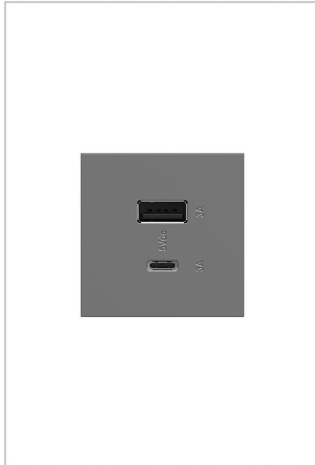

adorne Collection
adorne® Ultra-Fast USB Type-A/C Outlet Module, Magnesium
Part No. ARUSB2AC6M4

Charge phones, tablets and more up to 40% faster, with Ultra-Fast USB Outlets from the adorne® Collection. Made to deliver a leading 6 amps of power, it features two built-in USB connections, including one to fit USB Type-C devices, and provides a fast, future-proof solution for convenient in-wall charging without an adapter. Easily replacing traditional outlets in as little as ten minutes, this Ultra-Fast USB Outlet transforms your space with modern functionality and the unique, contemporary aesthetic of adorne. Made exclusively for use with screwless Wall Plates from the adorne® Collection, sold separately.

Features & Benefits

For complete installation, device must be paired with an adorne® screwless Wall Plate (not included). Available in a range of contemporary colors and stunning finishes.

Features an industry-leading 6.0A of power, as well as Smart Chip technology, to maximize charging speed for each USB connection.