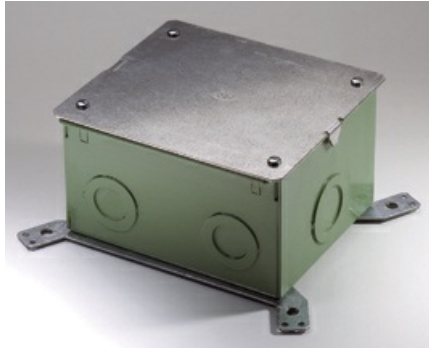

Wiremold  
Evolution™ Series Furniture Feed On-Grade Floor Box  
Part No. EFBFF-OG

Evolution™ Series Furniture Feed On-Grade Floor Box is for use in on-grade and above grade concrete floor applications. Box is provided with a protective, disposable cover that allows the box to be installed at any point in the construction process. Box is available with an epoxy coating for on-grade applications. Custom options are available upon request. For use with carpet, tile and wood covered floors. NOTE: Not designed for use with bare concrete or terrazzo floors.