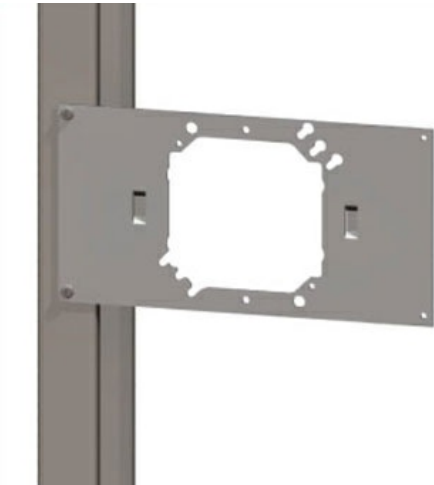

Cablofil
SINGLE OPENING WALL BRACKET BOX OF 25 [FP211097]
Part No. FP211097

Rough-in is fast and easy with FAS Power. Manufactured floor brackets slide under the sill plate with no vertical measuring needed. Wall brackets with pre-mounted boxes and rings quickly attach to the stud. And for fast job starts, FAS Power products are prepackaged and shipped to the requirements of the contractor. To save time in the planning process, use our online configurator.

Features & Benefits

Easy to install with Stud alignment tabs

Specifications

General Info

Product Line	Cablofil	Finish	Pre-Galvanized
UPC Number	800388058200	Country Of Origin	United States
Standard	UL Listed		

Dimensions

Product Width US	6.0 in	Product Weight US	9.3 lb
Product Volume US	0.094 cu ft	Product Depth US	9.0 in
Product Height US	3.0 in		

Buy American Act Compliance

BAA	Yes
-----	-----