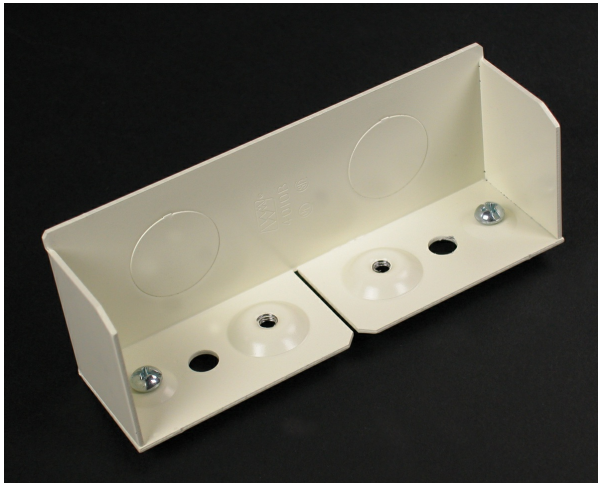

Wiremold
Wiremold 4000 Series Blank End Fitting, Gray
Part No. G4010B

The Wiremold 4000 Series Raceway is the workhorse of surface cable raceway systems. The multiple channel cable raceway can be divided for multi-service applications and is ideal for all applications requiring a large cable capacity dual service steel raceway. Commercial, institutional and industrial applications all benefit from the Wiremold 4000 Series rigid steel construction and durable Ivory ScuffCoat finish. The Wiremold 4000 Series Raceway is also ideal for municipalities that require either all steel construction or prohibit nonmetallic cable management systems.

Features & Benefits

This product meets the material restrictions of RoHS

Specifications

General Info

Product Line	Wiremold	Color	Gray
UPC Number	786776088847	Country Of Origin	United States
Application Sector	Commercial	Standard	cULus Listed Surface Metal Raceway: File E41751: Guide RJPR/RJPR7
Type	Raceway		

Dimensions

Product Width US	4.63 in	Product Weight US	0.23 lb
Product Volume US	11.18 cu in	Product Depth US	1.38 in
Product Height US	1.75 in		

Listing Agencies / 3rd Party Agencies

cULus ListingNumber	E41751	cULus Listed	Yes
---------------------	--------	--------------	-----