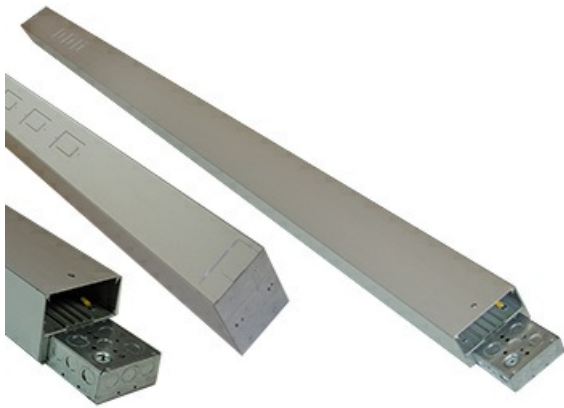

Wiremold
NP800 - Jumbo Power Poles
Part No. NP800C-10-2B

Two-compartment large capacity pole. Furnished unwired without outlets. Box ended with industry sized knockouts. Standard heights: 10' 2" (3.1m) (NP800C-10-2B), 12' 8" 3.9m) (NP800C-12-8B), 15' 2" (4.6m) (NP800C-15-2B)

Features & Benefits

Two-compartment large capacity pole. Furnished unwired without outlets. Box ended with industry sized knockouts. Standard heights: 10' 2" (3.1m) (NP800C-10-2B), 12' 8" 3.9m) (NP800C-12-8B), 15' 2" (4.6m) (NP800C-15-2B)

Specifications

General Info

Product Line	Wiremold	UPC Number	786776008302
Country Of Origin	United States	Standard	cULus Listed Multioutlet Assemblies: File E15191 E178348 Guide PVGT, Raceway Fittings: File E41751 Guide RJPR, Accessories: File E53857 Guide RVUR Meets Article 380 & 386 of NEC

Dimensions

Product Width US	5.0 in	Product Height US	122.0 in
------------------	--------	-------------------	----------

Listing Agencies / 3rd Party Agencies

cULus ListingNumber	E15191	cULus Listed	Yes
---------------------	--------	--------------	-----