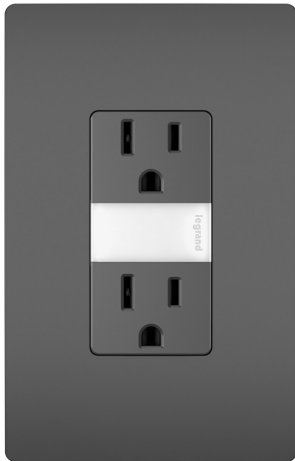

radiant Collection
radiant® 15A Tamper-Resistant Outlet with Night Light, Black
Part No. NTL885TRBKCC6

Perfect for adding a little light just where you need it, without sacrificing an outlet or dealing with unattractive plug-in models, this built-in night light from the radiant® Collection comes combined with a tamper-resistant outlet. A great upgrade for hallways and kids' bedrooms, it installs easily in place of a standard outlet and automatically comes on in the dark. With five adjustable light levels, you can easily set its brightness to meet your preferences or needs. Features the sleek, clean lines of radiant for a sophisticated touch. Made exclusively for use with screwless Wall Plates from the radiant® Collection, sold separately.

Features durable, high-impact resistant thermoplastic construction.

Complete the look with a sleek, screwless radiant® Wall Plate, and coordinate with other designer switches and outlets available from the radiant® Collection.

Specifications

General Info

Product Line	Pass & Seymour	Color	Black
Finish	Matte	Country Of Origin	China
Number of Receptacles	2	Features	Nightlight
Outlet Type	Tamper-Resistant	Application Sector	Residential
Standard	cULus, UL Listed	Warranty Type	1-Year Limited Warranty
Type	Nightlight, Outlet, Tamper-Resistant		