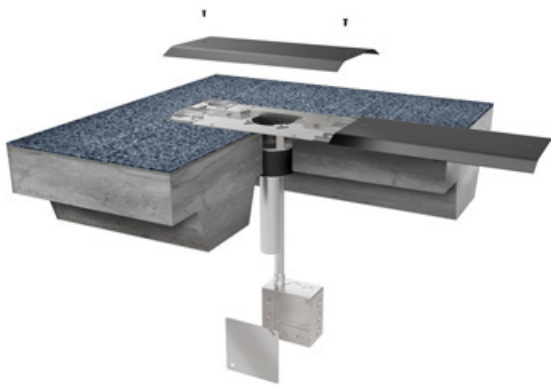

Wiremold
OFR Series Overfloor Raceway 4 Inch Poke-Thru Transition
Part No. OFRPT4

For bringing power, A/V, and data through abandoned Poke-Thru openings to open spaces. Will replace any 4" poke-thru.

Features & Benefits

For bringing power, A/V, and data through abandoned Poke-Thru openings to open spaces. Will replace any 4" poke-thru.

Specifications

General Info

Product Line	Wiremold	UPC Number	786776182255
Country Of Origin	United States	Application Sector	Commercial
Standard	cETLus Listed	Type	Raceway