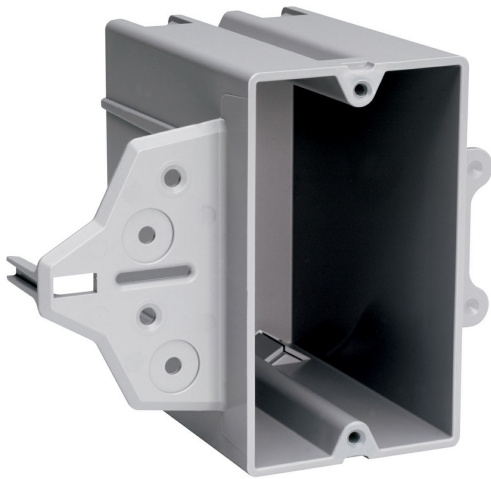

Pass and Seymour
Switch and Outlet Box
Part No. P122C

Single-Gang, Switch and Outlet Box with EZ-Grip, 100 pack.

Features & Benefits

Resistant thermoplastic box

Threaded mounting holes

EZ Grip temporary hold feature

Specifications

General Info

Product Line	Pass & Seymour	Color	Gray
Country Of Origin	United States	Standard	Residential/Commercial

Dimensions

Cubic Capacity	22 cu in
----------------	----------

Technical Information