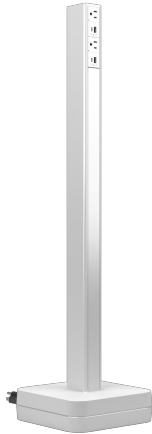

Wiremold dash Power Tower, White Part No. P4HUHUWH

Easily bring power to the spaces where users need it most with the free-standing dash Power Tower that fits perfectly alongside furniture for convenient access to power and charging of devices. The retractable 8' power cord allows the tower to be easily moved and placed within spaces where access is needed while storing the unused length of cable in its base. Available in a sleek, modern profile in either graphite or white finishes, the Power Tower is designed to complement the interior design of any space.

With the full line of dash™ power solutions from Legrand, expand beyond the standard offering by configuring your own solution with a set of cubes that can be assembled at the factory to match your unique specifications. The Power Tower can be configured with 4 to 6 cubes and can be customized from 20" to 40" tall.

Features & Benefits

Retractable Cord: 8 foot self-retracting cord makes cable management easy.

Slim, Modern Design: The dash Power Tower is designed to blend right into any space, complementing existing decor with a minimalist design that's right on target with high end environments.

Safety First: Tamper resistant receptacles to help protect users and devices from damage.

Easily Within Reach: With a standard height of 3 feet, the tower is designed to complement seated areas for convenient power access. The Power Tower brings what you need, where you need it, featuring combo USB-A & USB-C ports, standard outlets, and more.