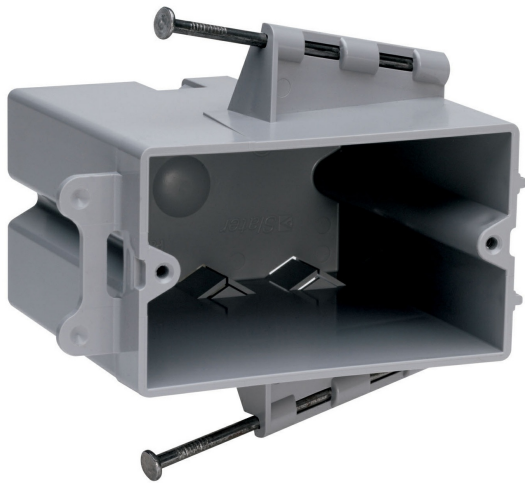

Pass and Seymour
Switch and Outlet Box
Part No. PH122R

Single-Gang, Switch and Outlet Box, Horizontal,captive Mounting Nails on Each End. 100 pack.

Features & Benefits

Durable, impact-resistant thermoplastic box.

Easy installation, rectangular cutout.

Innovative extras that cut installation time.

Specifications

General Info

Product Line	Pass & Seymour	Color	Gray
Country Of Origin	United States	Standard	Residential/Commercial