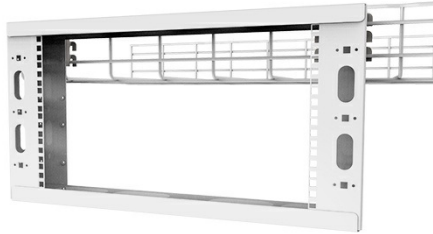

Ortronics
Q-Series Overhead Cable Pathway Rack - 8RU - White
Part No. QSOHR-8RU-W

Overhead rack to support additional rack space above existing racks or cabinets. Easily installs to wire cable tray, tubular runway, or threaded rod. The racks are fully assembled and bonded as packaged. The racks are available in 2RU thru 8RU, in black or white to match any installation. Used when floor space is at a premium or for easy top of rack cable patching.

Features & Benefits

- Available in all RU increments from 2RU to 8RU. Will mount to the following: Legrand's Cablofil and Tubular Runway in both parallel and perpendicular directions, multiple locations across the face of Cablofil and Tubular Runway, and using threaded rod.
- Interchangeable easy clip Cablofil and Tubular Runway brackets. No frame assembly required.
- Lightweight, easy to install. Optional cable management rings.

Specifications

General Info

Product Line	Ortronics	Color	White
UPC Number	662875964216	Country Of Origin	United States
Application Sector	Commercial		

Dimensions

Product Width US	23.75 in	Product Depth US	3.0 in
Product Height US	15.5 in		