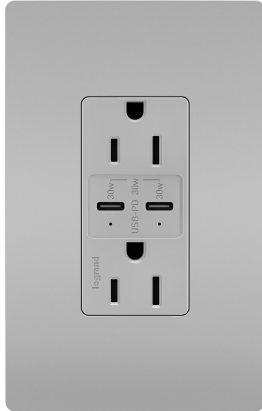

radiant Collection

radiant® 15A Tamper Resistant Ultra Fast PLUS Power Delivery USB Type C/C Outlet, Gray
Part No. R26USBPDGRY

Charge devices up to 2X faster with the Ultra-Fast PLUS Power Delivery USB Outlet. Made to deliver a leading 30 Watts of power and featuring two built-in Type-C USB connections, this solution adds advanced Power Delivery to the industry-leading amperage of our Ultra-Fast line. The result is a faster, future-proof option for convenient in-wall charging, specially designed to optimize performance for your Power Delivery-enabled devices. Easily replace a traditional outlet in as little as ten minutes to gain the modern functionality of intelligent charging for maximized speeds, complete with multi-layered overcurrent protection to keep the outlet and your devices safe from damage. Made exclusively for use with screwless Wall Plates from the radiant® Collection, sold separately.

Features & Benefits

Charge the latest devices up to 2X as fast, thanks to the industry-leading 6.0A of our Ultra-Fast line and a whopping 30W of power courtesy of advanced Power Delivery

Built for intelligent charging, the outlet detects and delivers the precise amount of power needed to maximize charging speeds

Provides fast and convenient built-in charging through two future-proof USB Type-C ports, accommodating new and upcoming devices without an adapter

Helpful indicator light lets you see charging status at a glance. Light glows yellow while charging is in progress, and shows green once the device battery is sufficiently charged

More color options available to fit any style, including finishes to match current hardware and lighting trends

Specifications

General Info

Product Line	Pass & Seymour	Replaced by Part Number	
Color	Gray	Finish	Matte
Country Of Origin	China	Features	USB-C Charging
Outlet Type	USB-Charging	Application Sector	Residential/Commercial
Type	Tamper-Resistant, USB		