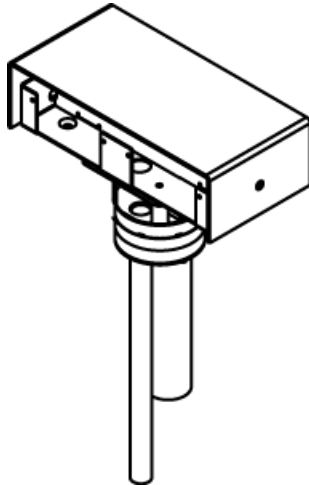

Wiremold  
RC91GHBTC Series Poke-Thru Insert With Double-Width Service Head  
Part No. RC92GHBTC

Includes insert stem with disposable plate and four-gang service head with housing, base, scrub water gasket, and barrier. Service head and insert install together to make a poke-thru assembly. Combine with faceplates (sold separately) to complete service head assembly. Shown assembled. Service head is shipped unassembled with the insert stem. NOTE: Assembled with scrub water gasket. For use on tile or carpet floors. Requires a minimum 3 1/16" (78mm) diameter hole.

## Features & Benefits

Includes insert stem with disposable plate and four-gang service head with housing, base, scrub water gasket, and barrier. Service head and insert install together to make a poke-thru assembly. Combine with faceplates (sold separately) to complete service head assembly. Shown assembled. Service head is shipped unassembled with the insert stem. NOTE: Assembled with scrub water gasket. For use on tile or carpet floors. Requires a minimum 3 1/16" (78mm) diameter hole.

### Dimensions

Cubic Capacity	24.5 cu in
----------------	------------