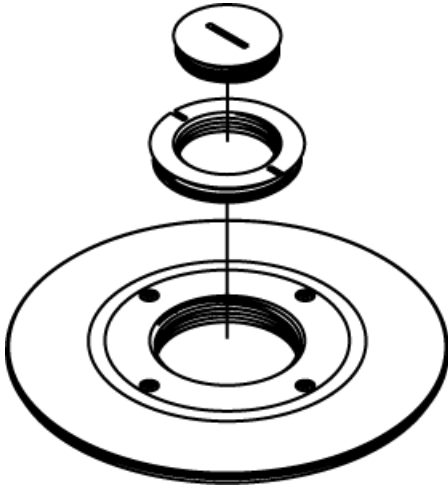

Wiremold
RC9AM2STC Single-Service Furniture-Feed Poke-Thru Device Cover Assembly
Part No. RC9CM2TCBK

Complete with combination 1 1/4" and 2" trade size threaded conduit openings and closure plugs. Must be used with a conduit connector (not included) at the adapter assembly plate to maintain fire classification. Finish flange/cover assembly available in gray (GY), black (BK), and brushed aluminum (AL). NOTE: Assembled with scrub water gasket. For use on tile or carpet floors. RC9AM2TC Series Poke-Thru Devices require a 3" (76mm) diameter hole. Not designed to work with bare concrete or terrazzo. Floor covering thickness 1/8" minimum.

Features & Benefits

Complete with combination 1 1/4" and 2" trade size threaded conduit openings and closure plugs. Must be used with a conduit connector (not included) at the adapter assembly plate to maintain fire classification. Finish flange/cover assembly available in gray (GY), black (BK), and brushed aluminum (AL). NOTE: Assembled with scrub water gasket. For use on tile or carpet floors. RC9AM2TC Series Poke-Thru Devices require a 3" (76mm) diameter hole. Not designed to work with bare concrete or terrazzo. Floor covering thickness 1/8" minimum.