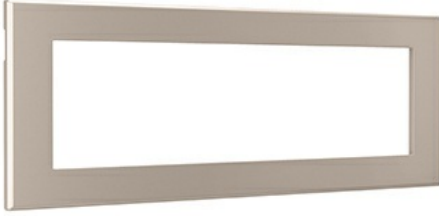

radiant® Furniture Power Center replacement bezels are available in case the original bezel is lost or damaged. Bezel prevents exposed screws from being seen.

Features & Benefits

- Simply cut an opening, insert, tighten clamps, snap on the bezel and plug in.
- Features an optional push button switch that controls a cord-connected lighting fixture.
- A compact, low profile design mounts quickly into many surfaces using screw clamps instead of wood screws.
- Safe for spills and ready to mount in horizontal surfaces like table tops
- Two USB charging ports (5V, 3.1A total) to charge mobile devices as quickly as possible.
- Two tamper-resistant receptacles to protect yourself and your devices from damage or risk of injury.
- Available in five attractive shades to complement the style of your furniture: black, white, brown, light almond and nickel. Included bezel prevents exposed screws from being seen.
- The pass-thru plug allows you to plug another device such as a lamp into the back of the furniture power unit plug, ensuring you don't lose an outlet.
- Complies with part 15 of the FCC Rules and is ETL Listed to both US and Canadian safety standards.
- Replacement bezels are available in case original bezel is lost or damaged.

Specifications

General Info

Product Line	Wiremold	UPC Number	786776191837
Country Of Origin	China	Application Sector	Commercial
Type	Furniture Power Center		

Dimensions

Product Width US	7.125 in	Product Depth US	0.125 in
------------------	----------	------------------	----------

Product Height US 2.5 in

Additional Information

RoHS Conformant Yes

Technical Information

Mounting Type Recessed
