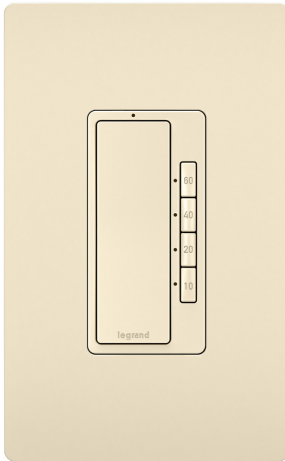

radiant Collection
radiant® 4-Button Digital Timer, Light Almond
Part No. RT2LACCV4

Installs easily in place of a standard light or fan switch, or older spring-wound timer and includes manual on/off through the paddle switch for added convenience. A locator light illuminates when switch is off, emitting a soft glow to help you find it in the dark. Made exclusively for use with screwless Wall Plates from the radiant® Collection, sold separately.

Lets you select a desired preset shut-off time, including 60, 40, 20 and 10 minutes.

Locator light illuminates when switch is off, emitting a soft glow to help you find it in the dark.

Complete the look with a sleek, screwless radiant® Wall Plate, and coordinate with other designer switches and outlets available from the radiant® Collection.

More color options available to fit any style.

Specifications

General Info

Product Line	Pass & Seymour	Replaced by Part Number	
Color	Light Almond	Country Of Origin	China
Features	Timer	Switch Type	Paddle
Number of Switches	1	Application Sector	Residential/Commercial
Warranty Type	5-Year	Type	Switch

Dimensions

Product Width US	1.69 in	Product Depth US	1.88 in
------------------	---------	------------------	---------

Product Height US	4.2 in
-------------------	--------

Technical Information

Number of Gangs	1	Number of Buttons	4
-----------------	---	-------------------	---