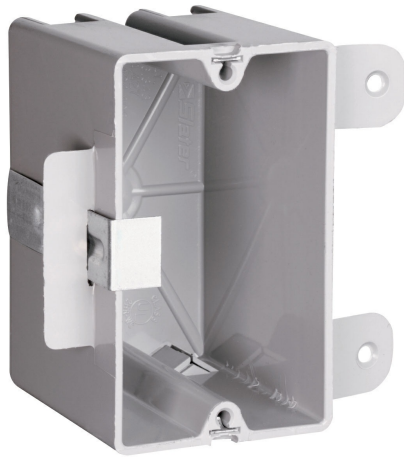

Pass and Seymour
Wood and Steel Stud Bracket Box with Quick/Click
Part No. S118B50

Single-Gang, Wood and Steel Stud Bracket Box. 1/2-inch offset for wood and steel stud mounting. Rear stabilizing bar virtually eliminates inward movement. Two Quick/Click Entries for each end. For use with 3/8-inch to 5/8-inch wallboard. 100 pack.

Features & Benefits

Available in single, two, three, four gang and 4 inch square boxes.

Single gang include Quick/Entry feature.

Unique offset tab assures proper alignment to wall face.

Can be used for steel, aluminum, or wooden studs.

Two, three and four gang boxes and 4 inch square include exclusive Auto/Clamp feature.

Quick/Click feature offers fast and dependable installation of devices (single, two, three, and four gang).

Available with 3/8 inch offsets.

Can be installed on steel studs with most standard crimping tools in addition to CT1 Crimping Tool.

Specifications

General Info

Product Line	Pass & Seymour	Color	Gray
Country Of Origin	United States	Standard	Residential/Commercial