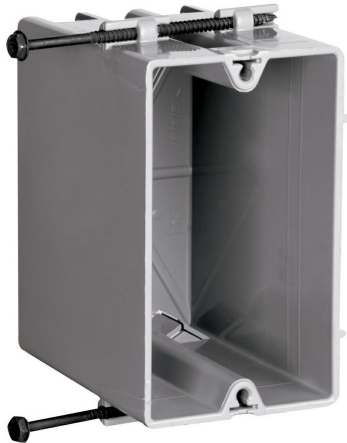

Pass and Seymour  
Deep Screw Mount Steel Stud Box with Quick/Click  
Part No. S122RS

Deep Single-Gang Switch and Outlet Box with Quick/Click and captive combo-head self-tapping mounting screws on each end. Two Quick/Entries on each end. E

## Features & Benefits

Quick/Entry feature speeds installation by eliminating need for tools, allows you to push stripped or unstripped non-metallic cable into a single gang plastic box without removing knockouts.

Screws have combination Hex/Phillips washer heads.

Can be used for steel, aluminum, or wood studs.

Locator ribs ensure proper alignment on stud and proper offset depth.

Specially designed drill point rapidly penetrates medium gauge steel studs.

Quick/Click feature on wall boxes offers fast and dependable installation of devices.

Molded of high-impact thermoplastic.