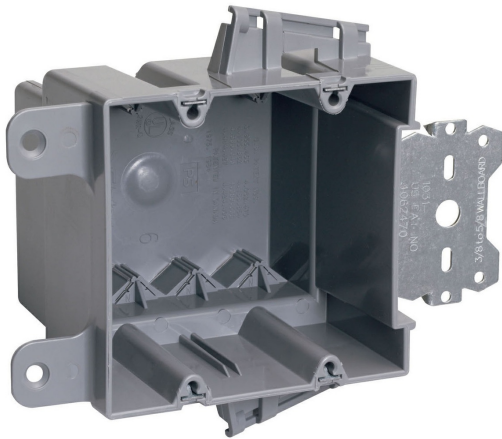

Pass and Seymour
Wood and Steel Stud Bracket Box with Quick/Click
Part No. S235S50AC

Double Gang, Wood and Steel Stud Bracket Box with Quick/Click, 3/8-inch offset for wood and steel stud mounting. Four Auto/Clamps on each end. For use with 3/8-inch to 5/8-inch wallboard. 50 pack.

Features & Benefits

Available in single, two, three, four gang and 4 inch square boxes.

Single gang include Quick/Entry feature.

Unique offset tab assures proper alignment to wall face.

Can be used for steel, aluminum, or wooden studs.

Molded of high-impact thermoplastic.

Two, three and four gang boxes and 4 inch square include exclusive Auto/Clamp feature.

Quick/Click feature offers fast and dependable installation of devices (single, two, three, and four gang).

Available with 3/8 inch offsets.

Can be installed on steel studs with most standard crimping tools in addition to CT1 Crimping Tool.

Specifications

General Info

Product Line	Pass & Seymour	Color	Gray
Country Of Origin	United States	Application Sector	Residential/Commercial
Standard	UL listed		