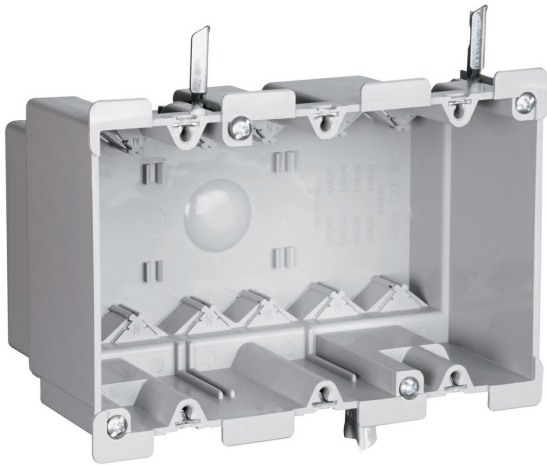

Pass and Seymour
Old Work Switch and Outlet Box with Quick/Click
Part No. S352W

Triple Gang, Old Work Switch and Outlet Box with Swing-Bracket for mounting. Adjusts from 1 1/4-inch down to 1/8-inch. Six Auto/Clamps for Each End. 10 pack.

Features & Benefits

Quick/Click feature secures devices quickly and easily.

Does not strip when over-torqued.

6: Auto/Clamps on each end eliminate the need for separate cable clamps.

Metal swing bracket for quick mounting in existing walls.

Big 52 cubic inch capacity.

Divider plate (LVDIV1, sold separately) used when installing line and low-voltage devices or multiple 277 volt devices in same box.

Easy installation, rectangular cutout.

Swing bracket adjusts from 1 1/4 inch to 1/8 inch.

Durable, impact-resistant thermoplastic box.

Specifications

General Info

Product Line	Pass & Seymour	Color	Gray
Country Of Origin	United States	Construction	Thermoplastic
Standard	UL Listed		

Dimensions

Cubic Capacity	52 cu in
----------------	----------