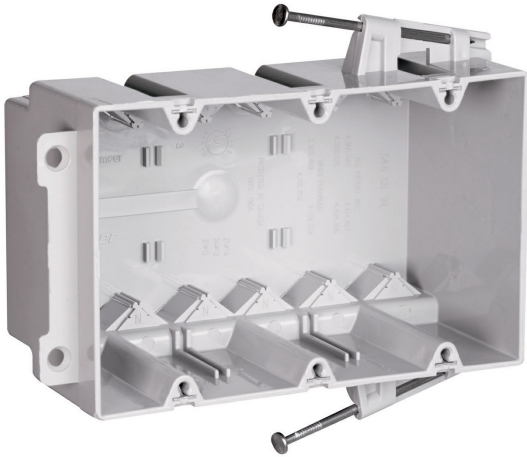

Pass and Seymour Switch and Outlet Box

Part No. S354RAC

Triple Gang Switch and Outlet Box with captive mounting nails on each end. It has six Auto/Clamps each end with Quick/Click entries. It is easy to install with a rectangular cutout. It is made with a durable, impact-resistant thermoplastic box. It has innovative extras that help cut installation time. Qty 50

Features & Benefits

Constructed of tough, impact-resistant thermoplastic Innovative Quick Click feature secures devices quickly and easily

Does not strip, even when over-torqued

Auto Clamps on each end eliminate the need for separate cable clamps

Specifications

General Info

Product Line	Pass & Seymour	Color	Gray
Country Of Origin	United States	Construction	Thermoplastic
Standard	UL Listed		

Dimensions

Cubic Capacity	54 cu in
----------------	----------