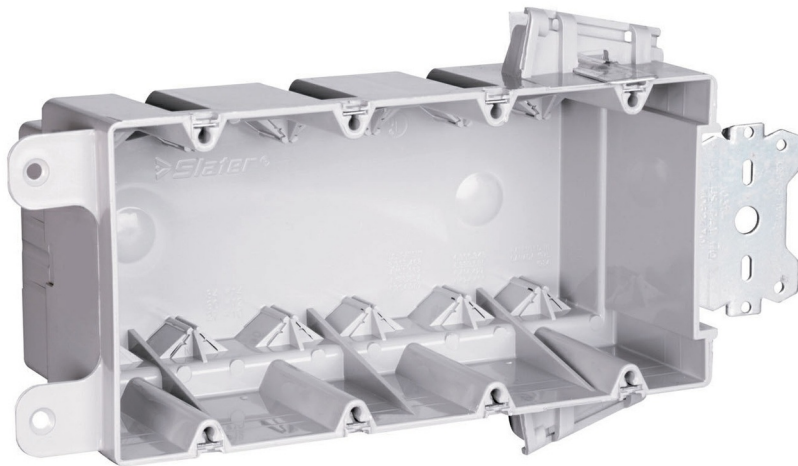

Pass and Seymour
Wood and Steel Stud Bracket Box with Quick/Click
Part No. S468S50AC

FourGang, Wood and Steel Stud Bracket Box with Quick/Click. 3/8-inch offset for wood and steel stud mounting. Rear stabilizing bar virtually eliminates inward movement. Six Auto/Clamps at each end. For use with 3/8-inch to 5/8-inch wallboard. 25-Pack.

Features & Benefits

Available in single, two, three, four gang and 4 inch square boxes.

Single gang include Quick/Entry feature.

Unique offset tab assures proper alignment to wall face.

Can be used for steel, aluminum, or wooden studs.

Molded of high-impact thermoplastic.

Two, three and four gang boxes and 4 inch square include exclusive Auto/Clamp feature.

Quick/Click feature offers fast and dependable installation of devices (single, two, three, and four gang).

Available with 3/8 inch offsets.

Can be installed on steel studs with most standard crimping tools in addition to CT1 Crimping Tool.

Specifications

General Info

Product Line	Pass & Seymour	Color	Gray
Country Of Origin	United States	Application Sector	Residential/Commercial
Standard	UL listed		