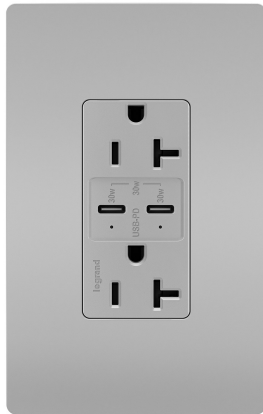

radiant Collection
radiant® 20A Tamper Resistant Ultra Fast PLUS Power Delivery USB Type C/C Outlet, Gray
 Part No. TR20USBPDRY

20A Tamper-Resistant Ultra Fast PLUS Power Delivery USB Type CC Outlet Made exclusively for use with screwless Wall Plates from the radiant® Collection, sold separately.

Features & Benefits

- Charge the latest devices up to 2X as fast, thanks to the industry-leading 6.0A of our Ultra-Fast line and a whopping 30W of power courtesy of advanced Power Delivery
 - Built for intelligent charging, the outlet detects and delivers the precise amount of power needed to maximize charging speeds
- Provides fast and convenient built-in charging through two future-proof USB Type-C ports, accommodating new and upcoming devices without an adapter
 - Helpful indicator light lets you see charging status at a glance. Light glows yellow while charging is in progress, and shows green once the device battery is sufficiently charged
- Includes multiple layers of overcurrent protection, ensuring the outlet and your favorite devices can charge at optimal levels without risk of damage
 - All Legrand USB Outlets are manufactured through high-quality design, sourcing and production, and backed by a Lifetime Warranty
- Protects children with a patented tamper-resistant shutter system that prevents improper insertion of foreign objects, complete with "invisi-shutters" for an invisible effect
 - Replaces a traditional outlet easily, in as little as 10 minutes, with features like scalloped cover design and posted side-wire terminal screws for faster installation
- More color options available to fit any style, including finishes to match current hardware and lighting trends

Specifications

General Info

Product Line	Pass & Seymour	Replaced by Part Number	
Color	Gray	Finish	Matte
Country Of Origin	China	Features	USB-C Charging
Outlet Type	USB-Charging	Application Sector	Commercial
Type	Tamper-Resistant, USB		