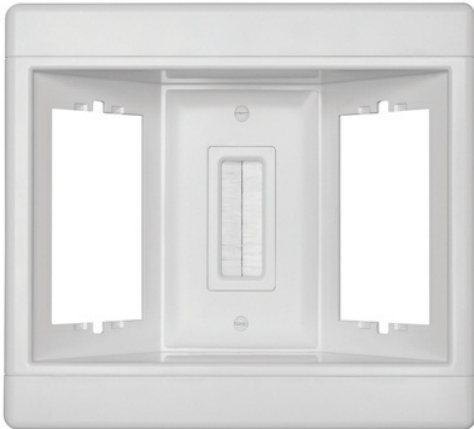

Pass and Seymour
Three Gang Recessed TV Box with Low-Voltage Pull-Through Brushes
Part No. TV3LVKITWCC2

Three-Gang Recessed TV Box with Low-Voltage Pull-Through Brushes. Ideal for flat-screen TVs, home office, kitchen counter tops, and behind furniture to allow snug-to-wall placement. Devices sold separately.

Features & Benefits

Dual Voltage = Low Voltage + Line Voltage.:

Low Voltage Cable Pass-thru Brush - Single cables point to point/source to components.
No need to terminate LV cables.

One piece Frame.

Plugs remain recessed behind wall surface.

Screw-less Appearance.

Molded-in rectangular cut-out template.

Specifications

General Info

Product Line	Pass & Seymour	Color	White
Country Of Origin	United States	Application Sector	Commercial
Standard	UL Listed		