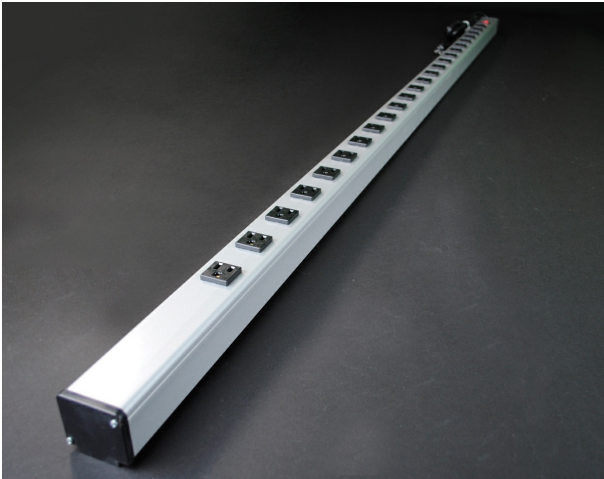

Wiremold
Plug-In Outlet Center Unit / 120V/15A/72 long/24 O/L /lighted switch/15' cord
Part No. UL2065BD

Twenty-four outlets, rugged gray aluminum housing, 15A, lighted switch, 15' (4.6m) 14/3 SJT black cord with NEMA5-15 plug. Length 72" (1.8m). Receptacle center-to-center 2 1/2" (64mm). Snap-on, slide-off mounting.

Features & Benefits

Twenty-four outlets, rugged gray aluminum housing, 15A, lighted switch, 6' (1.8m) 14/3 SJT black cord with NEMA5-15 plug. Length 72" (1.8m). Receptacle center-to-center 2 1/2" (64mm). Snap-on, slide-off mounting.

Specifications

General Info

Product Line	Wiremold	UPC Number	786776047745
Country Of Origin	Mexico	Receptacle Type	Simplex
Number of Receptacles	24	Application Sector	Commercial
Standard	cULus Recognized: File E66421 Guide XBYS XUHT VZCA	Type	PIOC

Dimensions

Product Width US	2.0 in	Product Length US	72.0 in
------------------	--------	-------------------	---------

Listing Agencies / 3rd Party Agencies

cULus ListingNumber	E66421	cULus Listed	Yes
---------------------	--------	--------------	-----