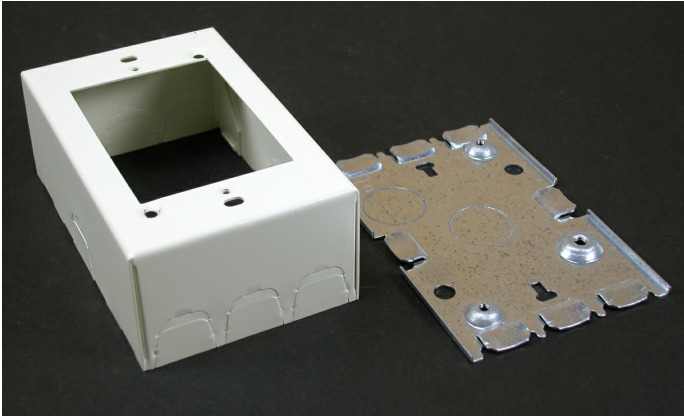

Wiremold
Wiremold 500/700 Series Combination Switch and Receptacle Box Fitting, Ivory
Part No. V5745

Wiremold 500 Series and 700 Series raceways are ideal for surface mounting small amounts of electrical wiring or communication cables. These rugged raceways offer a low profile appearance which blend with any decor. Available in our exclusive ScuffCoat finish.

Features & Benefits

This product meets the material restrictions of RoHS

Specifications

General Info

Product Line	Wiremold	Color	Ivory
UPC Number	786776070514	Country Of Origin	United States
Application Sector	Commercial	Standard	cULus Listed Surface Metal Raceway: File E41751: Guide RJPR
Type	Raceway		

Dimensions

Product Width US	4.75 in	Product Weight US	0.55 lb
Product Volume US	26.79 cu in	Product Depth US	1.88 in
Product Height US	3.0 in		

Buy American Act Compliance

NAFTA	Yes
-------	-----

Additional Information