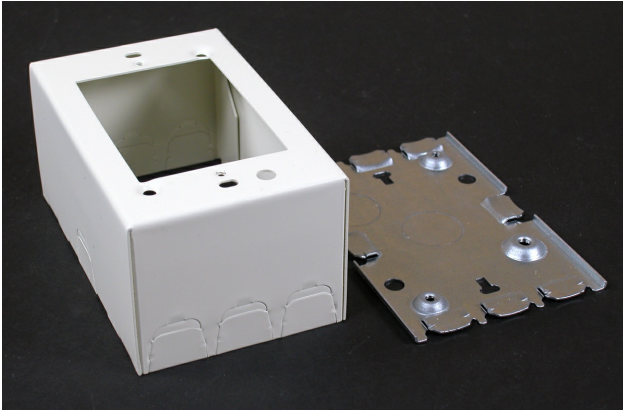

Wiremold  
Wiremold 500/700 Series Single-Gang Shallow Switch and Receptacle Box Fitting, Ivory  
Part No. V5747

Wiremold 500 Series and 700 Series raceways are ideal for surface mounting small amounts of electrical wiring or communication cables. These rugged raceways offer a low profile appearance which blend with any decor. Available in our exclusive ScuffCoat finish.

### Dimensions

Product Width US	4.75 in	Product Weight US	0.46 lb
Product Volume US	21.38 cu in	Product Depth US	1.5 in
Product Height US	3.0 in		