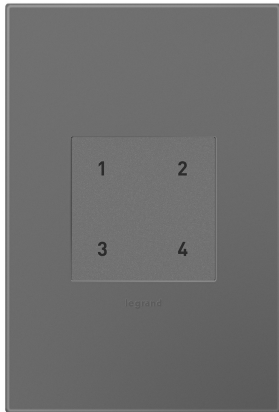

adorne Collection
adorne® Wireless Smart Scene Switch with Netatmo, Magnesium
 Part No. WNACB40M1

Smart Lighting lets you set the exact lighting you need, from anywhere, adding safety and convenience to your home. And delivering it all with unprecedented range and reliability, adorne® with Netatmo leverages leading Netatmo technology to provide an ideal solution for larger homes with many smart products. Start with the Smart Gateway to establish a robust and dedicated mesh network, then add smart switches, dimmers and outlets to build a solution that perfectly fits a home's unique space and needs. Use this battery-operated smart scene switch to control up to four full lighting scenes with one touch. Add to any wall, no wires or tools needed, then create your scenes easily within the app. A great addition for living rooms, dens and more, the switch makes it simple to quickly set the perfect lighting for a movie or game night. Also available in Magnesium and Graphite. Made exclusively for use with Wall Plates from the adorne® Collection, sold separately.

Features & Benefits

Smart Gateway REQUIRED

Enjoy one-touch control of four lighting scenes (not including Home/Away and Wake/Sleep). Easily create and manage scenes from your smartphone or tablet using the Legrand Home + Control app

Specifications

General Info

Product Line	Pass & Seymour	Replaced by Part Number	
Color	Magnesium	Finish	Frosted
Country Of Origin	China	Features	With Netatmo

Wall Plate Color	Magnesium	Works With	Amazon Alexa, Apple Home Kit, Google Assistant
Application Sector	Residential/Commercial	Standard	RoHS, UL, cULus, FCC, IC
Warranty Type	2-Year Limited Warranty	Type	Switch