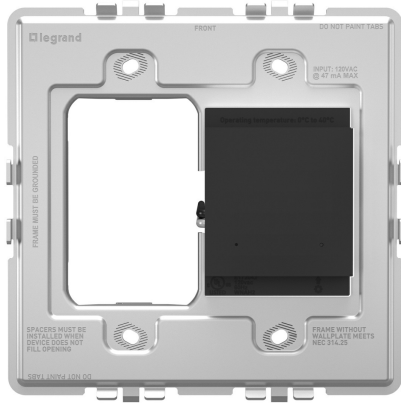

adorne Collection
adorne® Smart Surface-Mount Gateway with Netatmo, Graphite
 Part No. WNAH2G1

The smartest way to take control of lights and power, optimized for whole home use. Smart Lighting lets you set the exact lighting you need, from anywhere, adding safety and convenience to your home. And delivering it all with unprecedented range and reliability, adorne® with Netatmo leverages leading Netatmo technology to provide an ideal solution for larger homes with many smart products. Start with the Smart Gateway to establish a robust and dedicated mesh network, then add smart switches, dimmers and outlets to build a solution that perfectly fits a home's unique space and needs. Options even include wireless smart switches and dimmers for easily adding 3-way control.

Features & Benefits

The foundation of an adorne with Netatmo solution, the surface-mount Gateway is cleverly designed to install easily beside an existing single-gang switch or outlet, no back box or network wiring required.