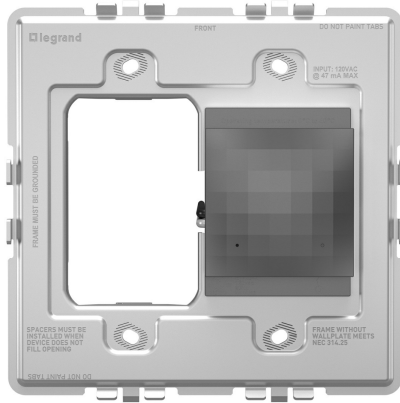

adorne Collection
adorne® Smart Surface-Mount Gateway with Netatmo, Magnesium
Part No. WNAH2M1

The smartest way to take control of lights and power, optimized for whole home use. Smart Lighting lets you set the exact lighting you need, from anywhere, adding safety and convenience to your home. And delivering it all with unprecedented range and reliability, adorne® with Netatmo leverages leading Netatmo technology to provide an ideal solution for larger homes with many smart products. Start with the Smart Gateway to establish a robust and dedicated mesh network, then add smart switches, dimmers and outlets to build a solution that perfectly fits a home's unique space and needs. Options even include wireless smart switches and dimmers for easily adding 3-way control.

Features & Benefits

The foundation of an adorne with Netatmo solution, the surface-mount Gateway is cleverly designed to install easily beside an existing single-gang switch or outlet, no back box or network wiring required.