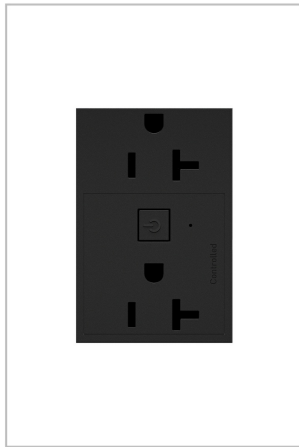

adorne Collection
adorne® 20A Smart Outlet with Netatmo, Plus-Size, Graphite
Part No. WNAR203G1

With this 20A smart outlet, take control lamps or small appliances from anywhere. (One outlet is app-controlled, the other is always on.) Monitor and manage energy usage through the app to reduce utility cost and waste. Part of the adorne® with Netatmo solution.

Made exclusively for use with screwless Wall Plates from the adorne® Collection, sold separately.

Features & Benefits

Smart Gateway REQUIRED.

Installs easily in place of an existing 20A outlet. Can be wired to extend control to all outlets downstream or load-side. One outlet is app-controlled, the other is always on.