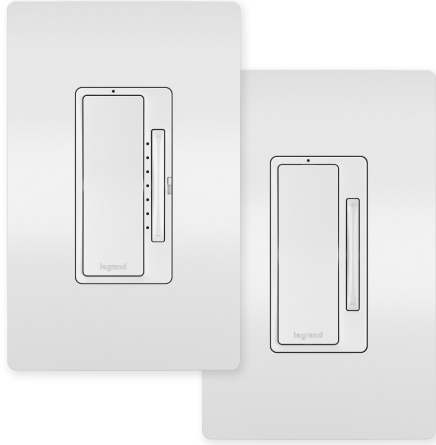

radiant Collection
radiant® Easy 3-Way Dimmer Kit, White
Part No. WNREZK50WH

This kit uses a wireless dimmer to easily add control of a light or fixture from a second location, even in rooms or locations currently without 3-way wiring.

Simply replace the existing switch or dimmer with the kit's radiant® Tru-Universal Dimmer (wired), then use the included battery-powered radiant® Wireless Dimmer to add another point of control wherever it is desired. Mount the Wireless Dimmer to any wall or surface – without cutting, wiring or tools – using the provided adhesive. The dimmers come pre-paired to enable multi-location control in seconds.

Made exclusively for use with screwless Wall Plates from the radiant® Collection, sold separately.

Features & Benefits

Easily adds control of a light from a second dimmer

Ready to install, no configuration needed

Specifications

General Info

Product Line	Pass & Seymour	Color	White
Finish	Matte	Country Of Origin	China
Number of Switches	1	Works With	Netatmo
Application Sector	Residential/Commercial	Standard	RoHS, FCC, cULus