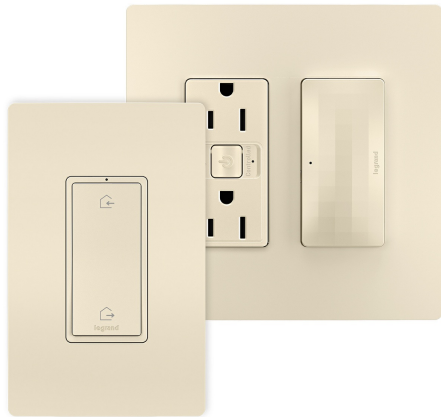

radiant Collection
radiant® Smart Outlet With Netatmo Starter Kit, Light Almond
Part No. WNRH15KITLA

The smartest way to take control of lights and power, optimized for larger homes. Smart Lighting lets you set the exact lighting you need, from anywhere, adding safety and convenience to your home. And delivering it all with unprecedented range and reliability, radiant with Netatmo leverages leading Netatmo technology to provide an ideal solution for larger homes with many smart products. Start with the Smart Gateway to establish a robust and dedicated mesh network, then add smart switches, dimmers and outlets to build a solution that perfectly fits a home's unique space and needs. Options even include wireless smart switches and dimmers for easily adding 3-way control.

Features & Benefits

- The foundation of a radiant with Netatmo solution, the in-wall Gateway easily replaces an existing switch or outlet to provide a discreet hub for a home's smart lighting control
  - Ensures ultra-reliable performance through a robust and dedicated mesh-network
- Enables control of a home's smart lighting solutions through the Legrand Home + Control app, allowing for easy scheduling, the creation of groups, setting scenes, managing energy usage and more
  - Compatible with other smart products through Amazon Alexa, Google Assistant and Apple HomeKit, as well as with home automation systems
- Flexibly fits a home's unique needs with a variety of supported smart switches, dimmers and outlets, including wireless switches and dimmers
  - Compatible with all radiant® with Netatmo and adorne® with Netatmo smart devices
- Installs easily in place of an existing outlet. Can be wired to extend control to all outlets downstream or load-side. One outlet is app-controlled, the other is always on
  - Available color options include White, Light Almond and Nickel
- Screwless Wall Plate included. Coordinate with other designer switches and outlets available from the radiant® Collection for a cohesive, sophisticated look
  - Includes Smart Gateway

Specifications

General Info

Product Line	Pass & Seymour	Replaced by Part Number	
Color	Light Almond	Finish	Matte
Country Of Origin	China	Receptacle Type	5-15R
Number of Receptacles	2	Features	Smart Lighting, With Netatmo