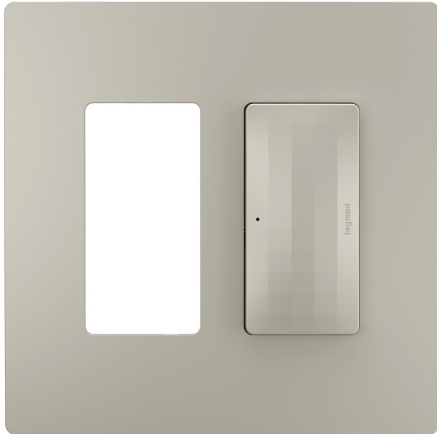

radiant Collection  
radiant® Smart Gateway Surface Mount with Netatmo, Nickel  
Part No. WNRH2NI

The smartest way to take control of lights and power, optimized for larger homes. Smart Lighting lets you set the exact lighting you need, from anywhere, adding safety and convenience to your home. And delivering it all with unprecedented range and reliability, radiant® with Netatmo leverages leading Netatmo technology to provide an ideal solution for larger homes with many smart products. Start with the Smart Gateway to establish a robust and dedicated mesh network, then add smart switches, dimmers and outlets to build a solution that perfectly fits a home's unique space and needs. Options include wireless smart switches and dimmers for easily adding 3-way control. Made exclusively for use with screwless Wall Plates from the radiant® Collection, sold separately.

Creates a robust, dedicated network for the radiant with Netatmo solution.

The foundation of a radiant with Netatmo solution, the surface mount Gateway is cleverly designed to install easily beside an existing single-gang switch or outlet, no back box or network wiring required