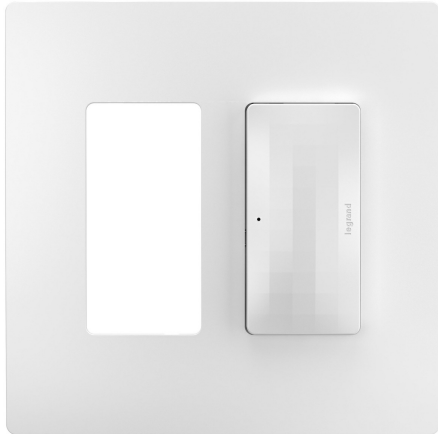

radiant Collection  
radiant® Smart Gateway Surface Mount with Netatmo, White  
Part No. WNRH2WH

The smartest way to take control of lights and power, optimized for larger homes. Smart Lighting lets you set the exact lighting you need, from anywhere, adding safety and convenience to your home. And delivering it all with unprecedented range and reliability, radiant® with Netatmo leverages leading Netatmo technology to provide an ideal solution for larger homes with many smart products. Start with the Smart Gateway to establish a robust and dedicated mesh network, then add smart switches, dimmers and outlets to build a solution that perfectly fits a home's unique space and needs. Options include wireless smart switches and dimmers for easily adding 3-way control. Made exclusively for use with screwless Wall Plates from the radiant® Collection, sold separately.

### Smart Gateway Surface Mount with Netatmo

The smartest way to take control of lights and power, optimized for larger homes. Smart Lighting lets you set the exact lighting you need, from anywhere, adding safety and convenience to your home. And delivering it all with unprecedented range and reliability, radiant® with Netatmo leverages leading Netatmo technology to provide an ideal solution for larger homes with many smart products. Start with the Smart Gateway to establish a robust and dedicated mesh network, then add smart switches, dimmers and outlets to build a solution that perfectly fits a home's unique space and needs. Options include wireless smart switches and dimmers for easily adding 3-way control.

Creates a robust, dedicated network for the radiant with Netatmo solution.

The foundation of a radiant with Netatmo solution, the surface mount Gateway is cleverly designed to install easily beside an existing single-gang switch or outlet, no back box or network wiring required

### Dimensions

Product Width US	4.75 in	Product Depth US	0.56 in
Product Height US	4.75 in		