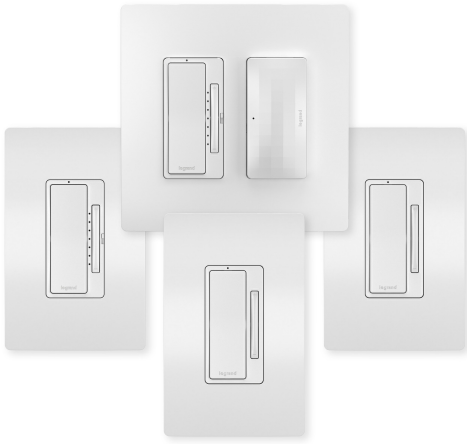

radiant Collection  
**radiant® Smart 3-Way Dimmer Gateway Kit With Netatmo, White (2-Pack)**  
 Part No. WNRKH532WH

Smart Lighting lets you set the exact lighting you need, from anywhere, adding safety and convenience to your home. And delivering it all with unprecedented range and reliability, radiant® with Netatmo leverages leading Netatmo technology to provide an ideal solution for larger homes with many smart products. Kit includes a Smart Surface-Mount Gateway (WNRH2WH), a Smart Tru-Universal Dimmer (WNRL50WH) and a Wireless Smart Dimmer (WNRL63WH) with Netatmo, plus Screwless Wall Plates. Establish a dedicated network with the Gateway, then install the Smart Tru-Universal Dimmer in place of an existing switch/dimmer for control of lights, from anywhere, through the Legrand Home + Control app. A Tru-Universal Dimmer, it works with virtually any 120V bulb or fixture. To gain easy 3-way dimming control, mount the Wireless Smart Dimmer to any wall or surface – no wiring or cutting required. Add more Smart Switches, Dimmers and Outlets with Netatmo (up to 98 per Gateway) to expand your system.

## Features & Benefits

Includes everything you need to install smart, 3-way control

The foundation of a radiant with Netatmo solution, the surface-mount Gateway is cleverly designed to install easily beside an existing single-gang switch or outlet, no back box or network wiring required

Smart Tru-Universal Dimmer works with virtually any 120V dimmable bulb or fixture (excludes 0-10V)

Smart Tru-Universal Dimmer installs easily in place of an existing switch or dimmer (neutral wire required)

Long-lasting and battery-powered, the Wireless Smart Dimmer pairs with a Smart Tru-Universal Dimmer and mounts to any wall or surface for easy 3-way control of lights. Adhesive included

Compatible with other smart products through Amazon Alexa, Google Assistant and Apple HomeKit, as well as with home automation systems