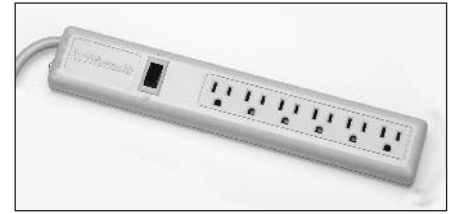

J08B0B (Front & Back)

UL207BC

J06B0B20X-AM (Front)

P6

FEATURES & BENEFITS

- **User-ready outlets.** Plug-In Outlet Center units provide power distribution in a portable, plug-in unit.
- **Rugged construction.** Durable 2" x 1 3/4" [44mm x 51mm] or 3 1/2" x 2" [89mm x 44mm] aluminum housing. Some Plug-In Outlet Center units are available with an impact-resistant plastic housing.
- **Space saving.** Rack mount units fit standard 19" [482mm] relay racks. Compact 1U design takes up minimum space. 23" [584mm] units available, consult factory.
- **Low profile.** CabinetMATE units offer a narrow 1 1/2" x 1 3/16" [38mm x 20mm] aluminum housing.
- **Aesthetically pleasing.** Rack mount units have a black matte finish and a black cord. CabinetMATE, compact and industrial units have a gray finish and a black cord. Deluxe control and 20A units have a putty white finish and a black cord. Most units with a putty white finish have a putty white cord. Special Use units have a white finish and a white cord.
- **Flexible mounting.** Each unit features one of four different mounting types. Each mounting method has been designed to optimize the performance of the product. Complete mounting hardware and installation instructions are included with every unit.
- **Cord properly rated to load requirements.** 15A units have a 14/3 SJT cord and a NEMA 5-15P plug. 20A units have a 12/3 SJT cord and a NEMA 5-20P or NEMA L5-20P plug.
- **Lighted switch.** Most units have lighted on/off switch(es) to control power to the unit.
- **Resettable circuit breaker.** Provides overload protection.
- **Two-Year product warranty.**
- **UL and cUL Listed or Recognized.** Units are UL and cUL Listed to UL1363 standards. Rack mount units are UL and cUL Recognized to UL1363 standards.