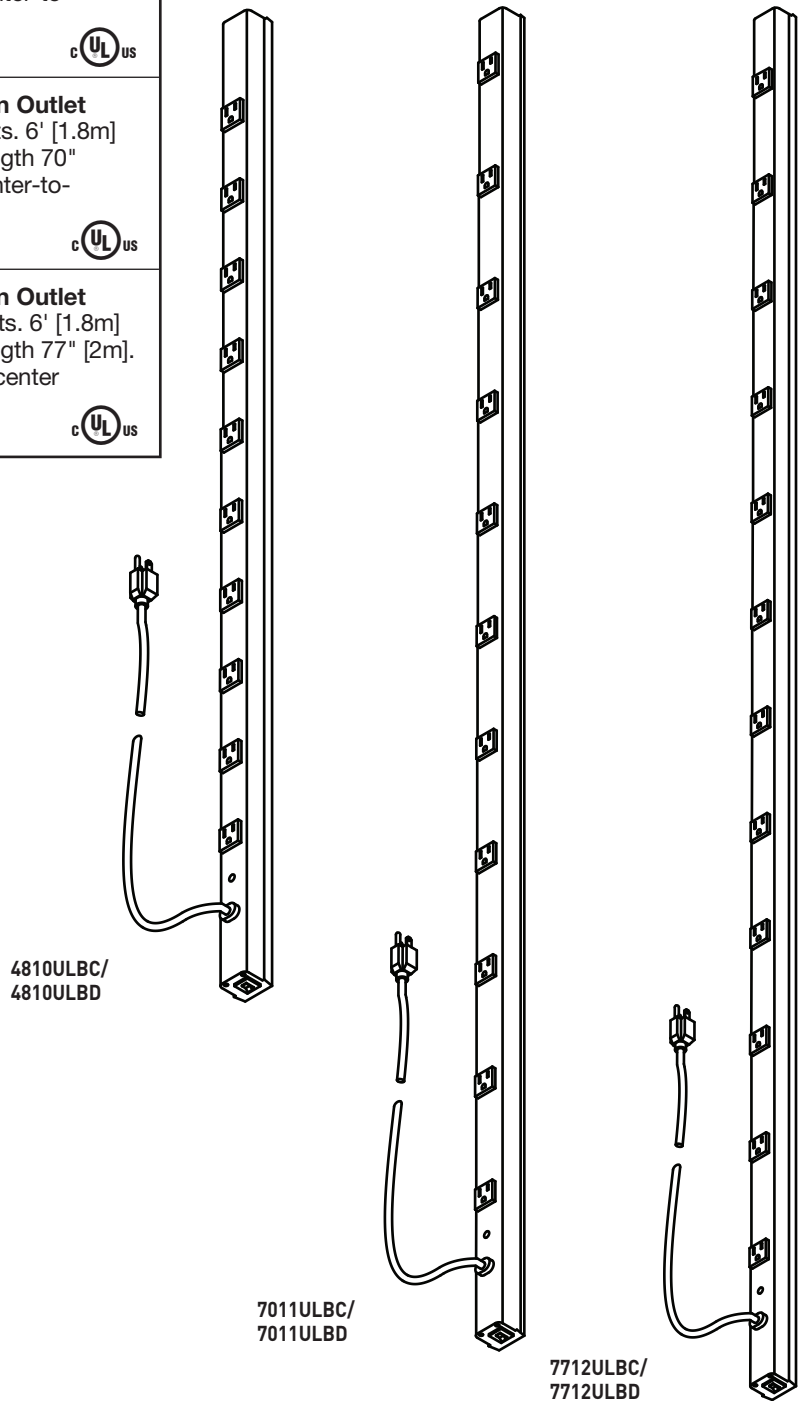

J60B0B (Front & Back)

J24B0B (Front & Back)

J06B0B20X (Front & Back)

15A CabinetMATE Plug-In Outlet Centers Ordering Information

Catalog No./Item	Description/Specifications
4810ULBC 4810ULBD	CabinetMATE Plug-In Outlet Center – Ten outlets. 6' [1.8m] or 15' [4.6m] cord. Length 48" [1.2m]. Receptacle center-to-center 4" [102mm]. <div style="text-align: right;">  </div>
7011ULBC 7011ULBD	CabinetMATE Plug-In Outlet Center – Eleven outlets. 6' [1.8m] or 15' [4.6m] cord. Length 70" [1.8m]. Receptacle center-to-center 6" [152mm]. <div style="text-align: right;">  </div>
7712ULBC 7712ULBD	CabinetMATE Plug-In Outlet Center – Twelve outlets. 6' [1.8m] or 15' [4.6m] cord. Length 77" [2m]. Receptacle center-to-center 6" [152mm]. <div style="text-align: right;">  </div>

20A CabinetMATE Plug-In Outlet Centers Ordering Information

Catalog No./Item	Description/Specifications
2008ULBC20R 2008ULBD20R 2008ULBC20R-TL * 2008ULBD20R-TL *	CabinetMATE Plug-In Outlet Center – Eight 20A outlets with t-slots. 6' [1.8m] or 15' [4.6m] cord. Length 20" [508mm]. Receptacle center-to-center 1 1/4" [32mm]. Units available with straight blade or NEMA L5-20P locking plug.
4810ULBC20R 4810ULBD20R 4810ULBC20R-TL * 4810ULBD20R-TL *	CabinetMATE Plug-In Outlet Center – Ten 20A outlets with t-slots. 6' [1.8m] or 15' [4.6m] cord. Length 48" [1.2m]. Receptacle center-to-center 4" [102mm]. Units available with straight blade or NEMA L5-20P locking plug.
7011ULBC20R 7011ULBD20R 7011ULBC20R-TL * 7011ULBD20R-TL *	CabinetMATE Plug-In Outlet Center – Eleven 20A outlets with t-slots. 6' [1.8m] or 15' [4.6m] cord. Length 70" [1.6m]. Receptacle center-to-center 6" [152mm]. Units available with straight blade or NEMA L5-20P locking plug.
7712ULBC20R 7712ULBD20R 7712ULBC20R-TL * 7712ULBD20R-TL *	CabinetMATE Plug-In Outlet Center – Twelve 20A outlets with t-slots. 6' [1.8m] or 15' [4.6m] cord. Length 77" [2m]. Receptacle center-to-center 6" [152mm]. Units available with straight blade or NEMA L5-20P locking plug.