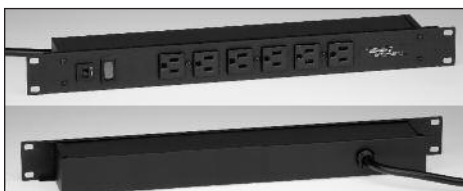

20A Rack Mount Plug-In Outlet Centers Ordering Information

Catalog No./Item	Description/Specifications	Catalog No./Item	Description/Specifications
J06B0B20 J06B2B20	Rack Mount Plug-In Outlet Center – Six 20A rear outlets, on/off switch. 6' [1.8m] or 15' [4.6m] cord. Receptacle center-to-center 1 1/2" [38mm]. 	J60B0B20 J60B2B20	Rack Mount Plug-In Outlet Center – Six 20A front outlets, on/off switch. 6' [1.8m] or 15' [4.6m] cord. Receptacle center-to-center 1 1/2" [38mm].
J06B0B20X J06B2B20X	Rack Mount Plug-In Outlet Center – Six 20A rear outlets. 6' [1.8m] or 15' [4.6m] cord. Receptacle center-to-center 1 1/2" [38mm]. 	J60B0B20X J60B2B20X	Rack Mount Plug-In Outlet Center – Six 20A front outlets. 6' [1.8m] or 15' [4.6m] cord. Receptacle center-to-center 1 1/2" [38mm].
J06B0B20X-AM	Rack Mount Plug-In Outlet Center with Digital Ammeter – Digital LCD readout of current draw. Six 20A rear outlets. 6' [1.8m] cord. Receptacle center-to-center 1 1/2" [38mm]. 		

J60B0B (Front & Back)