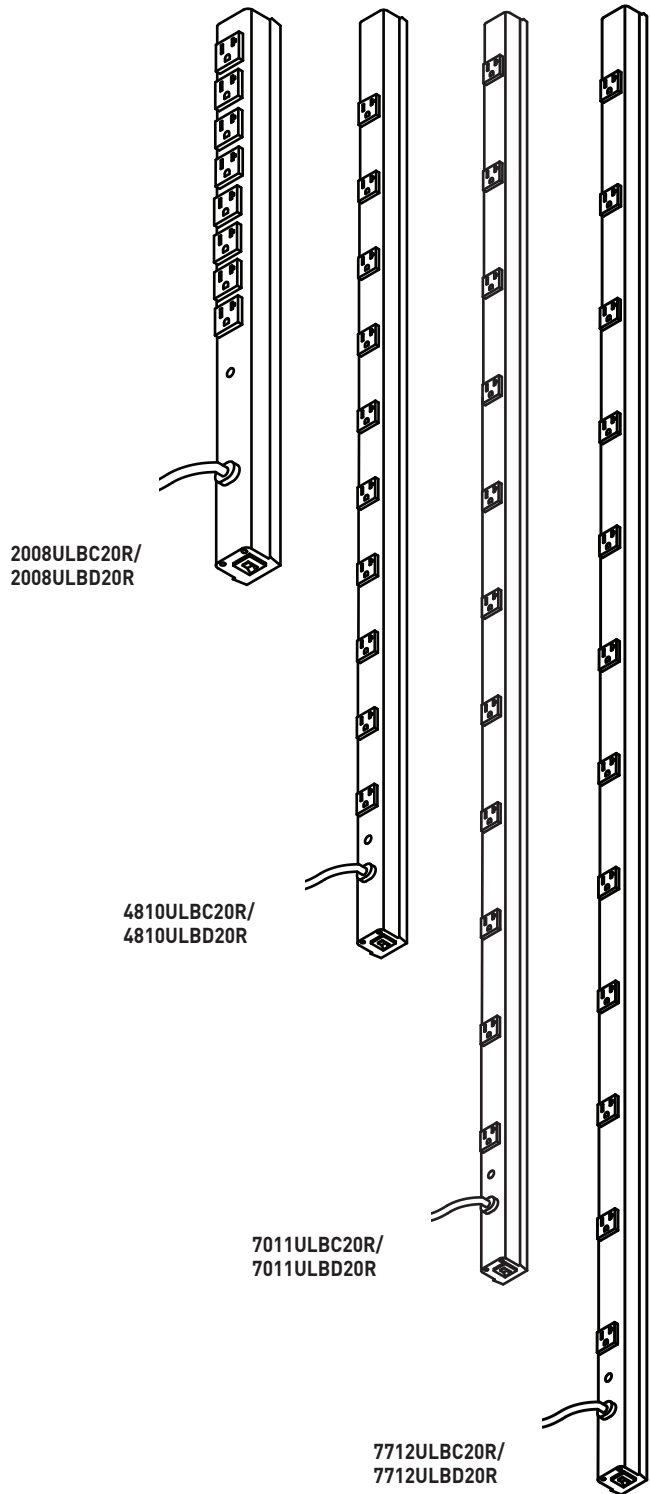

20A CabinetMATE Plug-In Outlet Centers Ordering Information

Catalog No./Item	Description/Specifications
2008ULBC20R 2008ULBD20R 2008ULBC20R-TL * 2008ULBD20R-TL *	CabinetMATE Plug-In Outlet Center – Eight 20A outlets with t-slots. 6' [1.8m] or 15' [4.6m] cord. Length 20" [508mm]. Receptacle center-to-center 1 1/4" [32mm]. Units available with straight blade or NEMA L5-20P locking plug.
4810ULBC20R 4810ULBD20R 4810ULBC20R-TL * 4810ULBD20R-TL *	CabinetMATE Plug-In Outlet Center – Ten 20A outlets with t-slots. 6' [1.8m] or 15' [4.6m] cord. Length 48" [1.2m]. Receptacle center-to-center 4" [102mm]. Units available with straight blade or NEMA L5-20P locking plug.
7011ULBC20R 7011ULBD20R 7011ULBC20R-TL * 7011ULBD20R-TL *	CabinetMATE Plug-In Outlet Center – Eleven 20A outlets with t-slots. 6' [1.8m] or 15' [4.6m] cord. Length 70" [1.6m]. Receptacle center-to-center 6" [152mm]. Units available with straight blade or NEMA L5-20P locking plug.
7712ULBC20R 7712ULBD20R 7712ULBC20R-TL * 7712ULBD20R-TL *	CabinetMATE Plug-In Outlet Center – Twelve 20A outlets with t-slots. 6' [1.8m] or 15' [4.6m] cord. Length 77" [2m]. Receptacle center-to-center 6" [152mm]. Units available with straight blade or NEMA L5-20P locking plug.

* Use "TL" suffix with Catalog Number for locking plug.