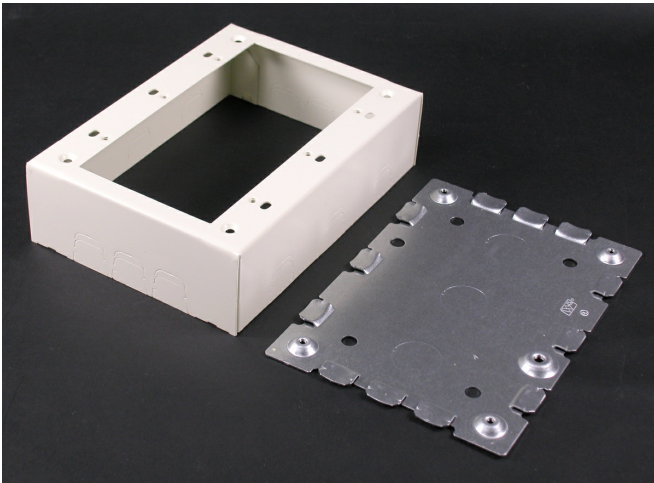

Wiremold
500/700 Three-Gang Switch and Receptacle Box Fitting
Part No. 5748-3WH

For deep switches and receptacles. Base has two 1/2" trade size KOs. Larger gang boxes available by special order. Three-gang: 4 5/8" L x 6 1/2" W (117mm x 165mm). NOTE: Certified to Canadian Safety Standards for sale in Canada. When ordering these products, change the "V" color prefix to "VC" or the "WH" color suffix to "WHC" to denote the Canadian versions.

Features & Benefits

For deep switches and receptacles. Base has two 1/2" trade size KOs. Larger gang boxes available by special order. Three-gang: 4 5/8" L x 6 1/2" W (117mm x 165mm). NOTE: Certified to Canadian Safety Standards for sale in Canada. When ordering these products, change the "V" color prefix to "VC" or the "WH" color suffix to "WHC" to denote the Canadian versions.

Specifications

General Info

Product Line	Wiremold	UPC Number	786776563009
Country Of Origin	United States	Application Sector	Residential/Commercial
Standard	cULus Listed Raceway: File E4376 Guide RJBT. Fittings: File E4751 Guide RJPR. Meets Article 386 of NEC. Meets Section 12-1600 of CEC.	Type	Raceway

Dimensions

Product Width US	6.5 in	Product Depth US	1.75 in
Product Length US	4.625 in		

Buy American Act Compliance

NAFTA	Yes
-------	-----

Additional Information

RoHS Conformant Yes

Product Environmental Profile Yes