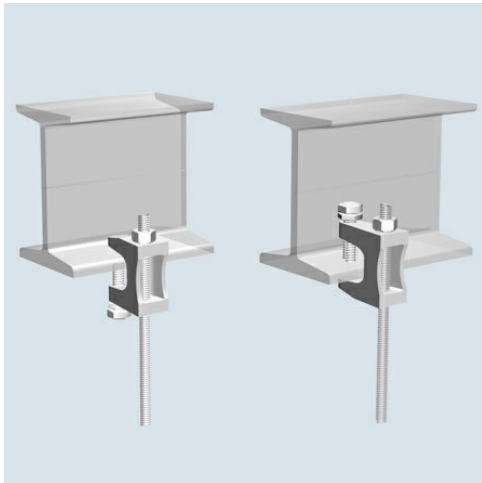

Cablofil
1/4" THREADED ROD BEAM CLAMP-STAINLESS [941057]
Part No. 941057

Cablofil Wiremesh Cable Tray concept based upon performance, safety and economy; three qualities which make Cablofil Wiremesh Cable Tray system preferred by installers. Cablofil adapts to the most complex configurations, and its structure gives maximum strength for minimum weight. The ease of creating fittings, carried out on site, as well as the wide range of unique and universal accessories gives complete freedom in routing combined with exceptionally fast installation.

Features & Benefits

Attaches threaded rod directly to I-beam. Threaded rod and nut are sold separately. Set screw and jam nut included.

Specifications

General Info

Product Line	Cablofil	Finish	Stainless 316
UPC Number	800388017443	Country Of Origin	China
Type	Accessories		

Dimensions

Product Width US	0.669 in	Product Weight US	0.23 lb
Product Volume US	0.002 cu ft	Product Depth US	1.693 in
Product Height US	2.5 in		

Additional Information

RoHS Conformant	Yes	Product Environmental Profile	Yes
-----------------	-----	-------------------------------	-----