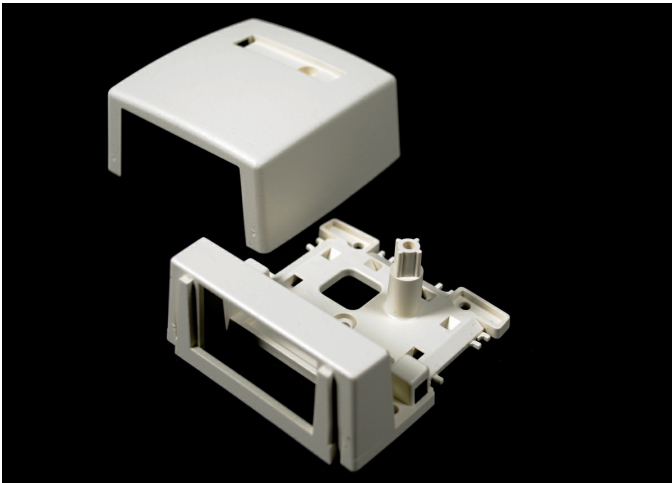

Wiremold
500/700 One Insert Multimedia Box
Part No. CM-MMB-571

Accepts one CM2 Wiremold Open System Communications Module or one Pass and Seymour Activate Series Insert. Compatible with 500 and 700 Series Raceway. Ivory finish.

Features & Benefits

Fiber storage loop. Accepts two CM2 size Wiremold Open System communication modules or Pass and Seymour Activate Series inserts. Compatible with Wiremold 400, 800, and 2300 Series Raceways.