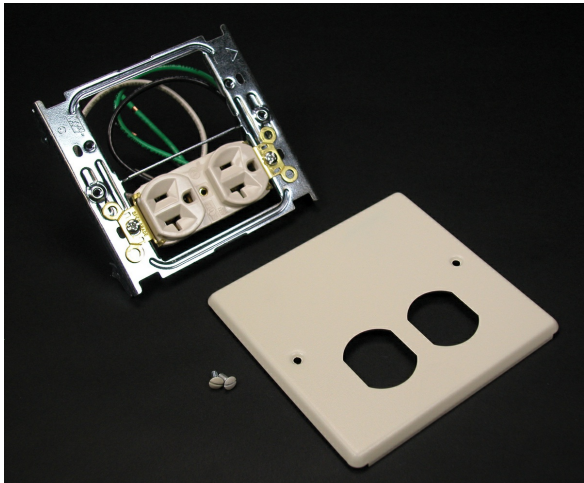

Wiremold
4047 Two-Gang Cover One Duplex Receptacle Installed
Part No. G4047WX

Includes one Pass and Seymour Duplex Receptacle with 12" wire leads installed on bracket. NOTE: Certified to Canadian Safety Standards for sale in Canada. When ordering these products, change the "V" color prefix to "CV" or the "G" color prefix to "CG" to denote the Canadian versions.

Features & Benefits

Includes one Pass and Seymour Duplex Receptacle with 12" wire leads installed on bracket. NOTE: Certified to Canadian Safety Standards for sale in Canada. When ordering these products, change the "V" color prefix to "CV" or the "G" color prefix to "CG" to denote the Canadian versions.

Specifications

General Info

Product Line	Wiremold	UPC Number	786776050783
Country Of Origin	United States	Application Sector	Residential/Commercial
Standard	cULus Listed Raceway: File E4376 Guide RJBT. Fittings: File E41751 Guide RJPR. Base & Blank Cover: Meets Article 386 of NEC. Meets Section 12- 600 of CEC.	Type	Raceway

Dimensions

Product Width US	4.75 in	Product Length US	5.125 in
------------------	---------	-------------------	----------

Buy American Act Compliance

NAFTA	Yes
-------	-----

Additional Information

RoHS Conformant	Yes	Product Environmental Profile	Yes
-----------------	-----	-------------------------------	-----