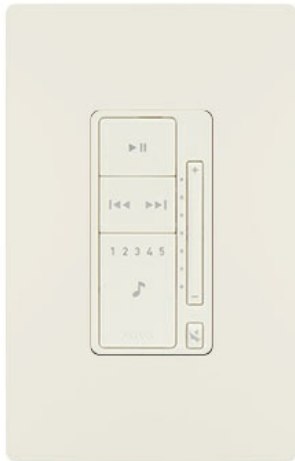

Nuvo
Discontinued - P10 Keypad, Light Almond
Part No. NVP10LA

The Nuvo P10 Keypad (NV-P10-LA) offers convenient in-wall control of core functions of a single zone of any Player Portfolio system. The P10 offers users easy command of Volume, Mute, Play, and Pause, as well as Next/Previous track navigation, and with additional access to five system preset Favorites. With its sleek backlit design, available color options (white, light almond, and nickel), and single-gang architecture, the P10 pairs simplicity with style. The P10 works in harmony with the Nuvo Player app to keep both control methods in perfect sync, and is powered by a single RJ45 POE connection.

Features & Benefits

- | | |
|--|---|
| Available in White, Light Almond, and Nickel | Convenient in-wall control of Play, Pause, Volume, Mute, and Track Skip |
| Dimmable white LED backlit keypad | Favorite button recall quickly jumps to top five preset sources |
| Single wire connectivity via POE | Sleek single-gang design for unobtrusive wall placement |