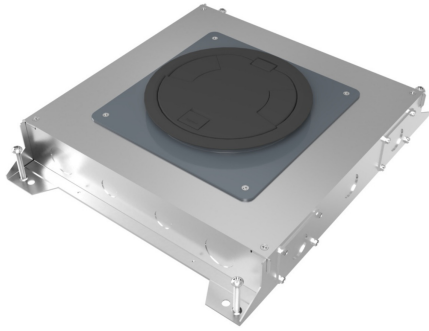

Wiremold
RFBA 6-Gang Round Cover Floor Box
Part No. RFBA6C30

Your go-to floor box just got better. RFBA Series Floor Boxes are designed for maximum efficiency throughout an entire building, bringing versatile recessed activations for power and data services to open space areas or directly to workstations. No matter what size you choose, components and accessories work across the entire line interchangeably. Simply mix-and-match as needed for your project. Improved wire and cable routing makes wire pulling much easier in adjacent compartments and around corners. Available in 2-, 4-, 6- and 10-gang models with a variety of covers, colors and profiles.* Installs in tile, stone, carpet, terrazzo, wood and polished concrete. Perfect for many applications, including schools, financial institutions, commercial office buildings, hospitality and residential.

Features & Benefits

One consistent design: Mix-and-match RFBA Series Floor Boxes of any size with interchangeable components. Makes every project installation quick and efficient.

Universal sized conduit feed meets all requirements for each box: 2- and 4-gang shallow boxes accept a 1" conduit feed, while all standard boxes accept a 2" conduit feed.

Improved wire and cable routing: Allows for easier wire pulling in adjacent compartments and around corners, reducing the overall cost for most cabling requirements.

Two finishes: Every box configuration is available in either a standard zinc-plated construction or a lightweight "slab-on-grade" finish with fusion-bonded epoxy corrosion resistant paint.

Removable dividers post-pour: Fully adjustable before and after the concrete pour.

Adapts to most power and communications needs: Common mounting plates can be used for any of the Resource RFB Series Floor Boxes. Reduces overall life cycle cost.