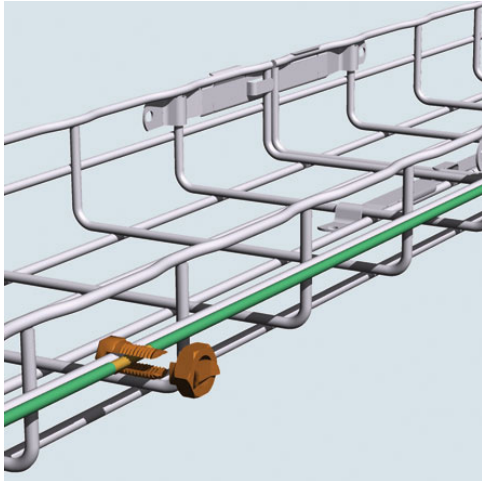

Cablofil  
GROUNDING LUG- UL/CSA SPLIT BOLT [942616]  
Part No. 942616

Cablofil Wiremesh Cable Tray concept based upon performance, safety and economy

## Features & Benefits

three qualities which make Cablofil Wiremesh Cable Tray system preferred by installers. Cablofil adapts to the most complex configurations, and its structure gives maximum strength for minimum weight. The ease of creating fittings, carried out on site, as well as the wide range of unique and universal accessories gives complete freedom in routing combined with exceptionally fast installation.

### Dimensions

Product Width US	0.69 in	Product Weight US	0.099 lb
Product Depth US	1.0 in	Product Height US	0.79 in