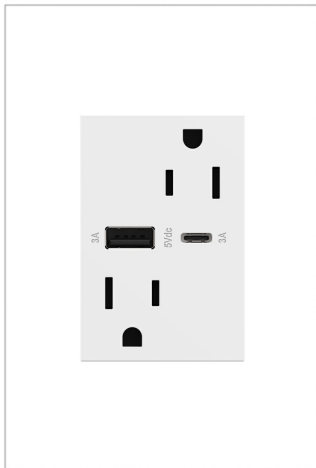

adorne Collection  
adorne® 15A Tamper-Resistant Ultra-Fast USB Type-A/C Outlet, White  
Part No. ARTRUSB156ACW4

Charge phones, tablets and more up to 40% faster, with Ultra-Fast USB Outlets from the adorne® Collection. Made to deliver a leading 6 amps of power, it features two built-in USB connections, including one to fit USB Type-C devices, and provides a fast, future-proof solution for convenient in-wall charging without an adapter. Easily replacing traditional outlets in as little as ten minutes, this Ultra-Fast USB Outlet transforms your space with modern functionality and the unique, contemporary aesthetic of adorne. Made exclusively for use with screwless Wall Plates from the adorne® Collection, sold separately.

## Features & Benefits

For complete installation, device must be paired with an adorne® screwless Wall Plate (not included). Available in a range of contemporary colors and stunning finishes.

Features an industry-leading 6.0A of power, as well as Smart Chip technology, to maximize charging speed for each USB connection.